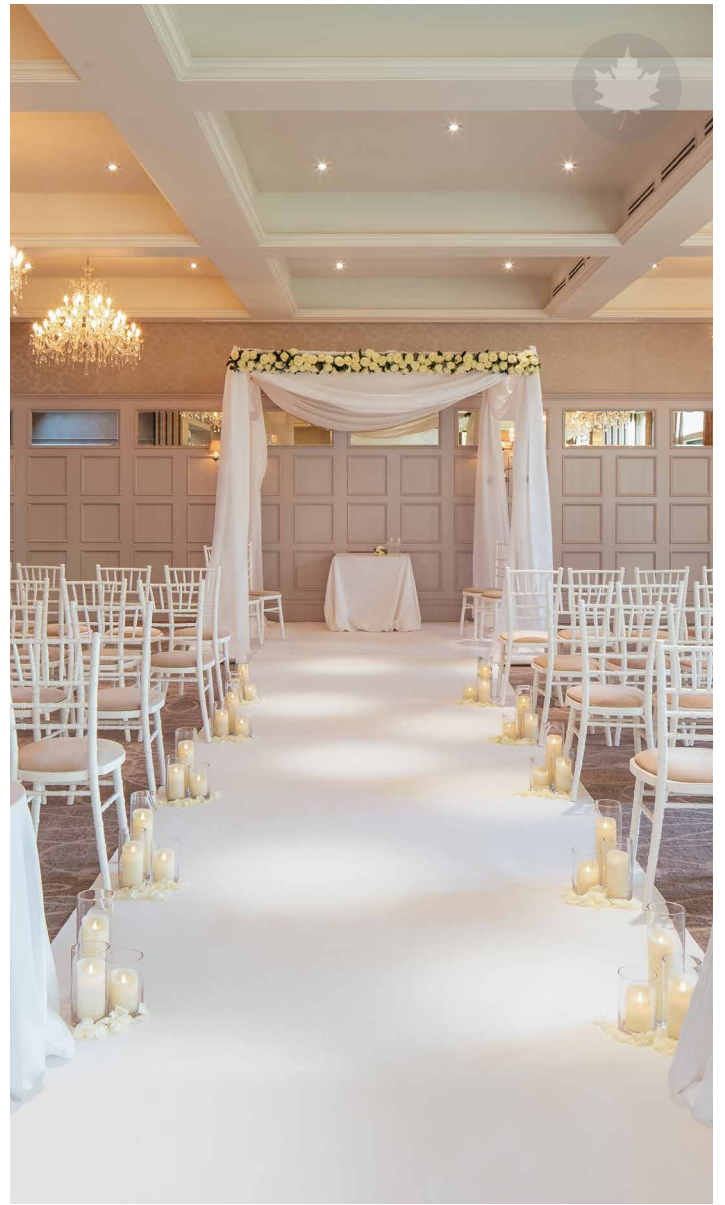

Maples Flowers is the recommended florist for the venue and have been part of many happy weddings at the venue, from smaller intimate occasions to large and lavish events. If you are getting married at Latimer Estate talk to us about how we can turn your wedding dreams into reality at this beautiful venue.